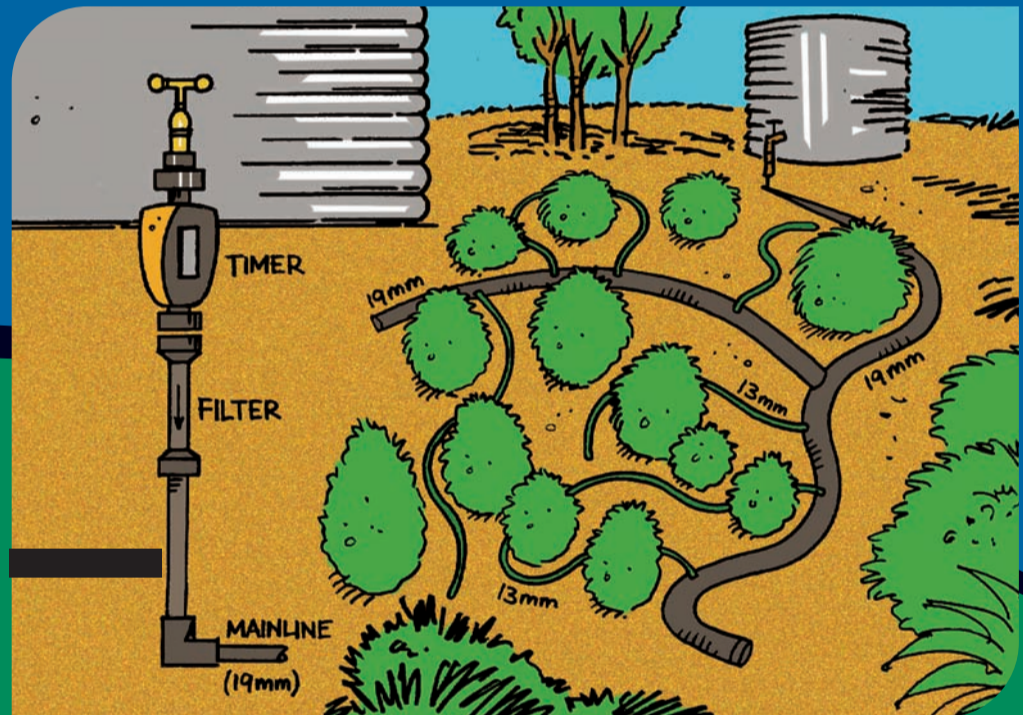

## Watersmart™ Low Pressure Drip Line

Unlike conventional sprinkler systems, the Watersmart™ Low Pressure Drip Line distributes water from your rainwater tank using low pressure drippers (inside the tube) so water only goes where it's needed. Pair it with a Holman tap timer, and you can create an automatic drip system that is designed to work at low pressure, without a pump, directly from a rainwater tank.

- EASY DIY INSTALLATION
- AUTOMATE USING A HOLMAN TAP TIMER
- USE STANDARD 13MM POLY FITTINGS

## HOW IT WORKS

- COMPLIES WITH WATER RESTRICTIONS
- PLACE ABOVE GROUND OR UNDER MULCH FOR WATERING TREES, PLANTS AND VEGETABLE GARDENS
- SAVES WATER
- REDUCES EVAPORATION

## HOW TO INSTALL

WaterSmart is a 13mm (ID) dripline equipped with a 'Super Typhoon' dripper that's installed during manufacture. No additional nozzles are required.

WaterSmart's unique dripper is designed to run off low pressure water sources like rainwater tanks without the need for a pump. WaterSmart delivers a uniform water application and achieves substantial water savings.