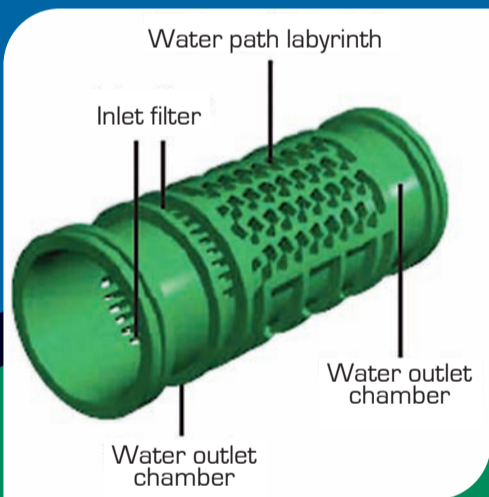

## Watersmart™ Low Pressure Drip Line

Unlike conventional sprinkler systems, the Watersmart™ Low Pressure Drip Line distributes water from your rainwater tank using low pressure drippers (inside the tube) so water only goes where it's needed. Pair it with a Holman tap timer, and you can create an automatic drip system that is designed to work at low pressure, without a pump, directly from a rainwater tank.

- EASY DIY INSTALLATION
- AUTOMATE USING A HOLMAN TAP TIMER
- USE STANDARD 13MM POLY FITTINGS

## HOW IT WORKS

- COMPLIES WITH WATER RESTRICTIONS
- PLACE ABOVE GROUND OR UNDER MULCH FOR WATERING TREES, PLANTS AND VEGETABLE GARDENS
- SAVES WATER
- REDUCES EVAPORATION

## HOW TO INSTALL

WaterSmart is a 13mm (ID) dripline equipped with a 'Super Typhoon' dripper that's installed during manufacture. No additional nozzles are required.

WaterSmart's unique dripper is designed to run off low pressure water sources like rainwater tanks without the need for a pump. WaterSmart delivers a uniform water application and achieves substantial water savings.